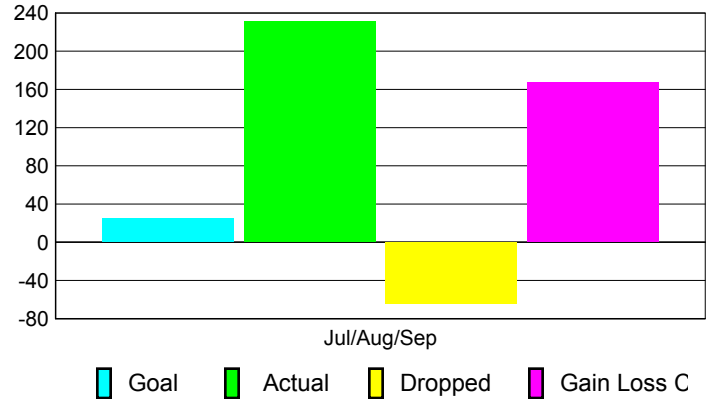

**Club Results 2010-2011**

Goal, New, Dropped, Gain/Loss

**Comparison of Club Gain/Loss**

Current Year Compared to the Previous Year

**YTD Status Quo Clubs 2010-2011**

Status Quo Clubs Compared to Status Quo Members

**MEMBERSHIP**

Membership Results  
2010-2011

Membership  
2009-2010

Month	Net Memb Goal	Actual New Memb	Actual Dropped Memb	Gain/Loss of Memb	Gain/Loss of Memb
Jul/Aug/Sep	25	231	-64	167	90
<b>Totals</b>	<b>25</b>	<b>231</b>	<b>-64</b>	<b>167</b>	<b>90</b>

**Membership Results 2010-2011**

Goal, New, Dropped, Gain/Loss

**Comparison of Membership Gain/Loss**

Current Year Compared to the Previous Year

**Gender Comparison 2010-2011**

Male Female