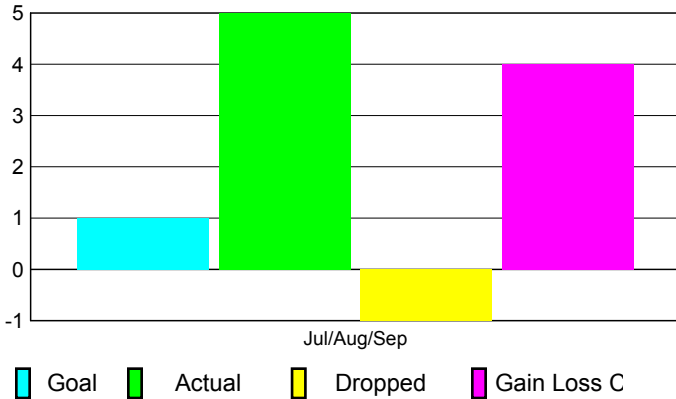

2010-2011 GMT Reports for District (or Undistricted) **District 307 A2**

GMT: **Doctor DATUK K NAGARATNA**

Location: **INDONESIA**

GMT CA: **7**

**CLUBS**

Club Results  
2010-2011

Clubs  
2009-2010

Month	New Club Goal	Actual New Clubs	Actual Dropped Clubs	Gain/Loss of Clubs	Gain/Loss of Clubs
Jul/Aug/Sep	1	5	-1	4	3
<b>Totals</b>	<b>1</b>	<b>5</b>	<b>-1</b>	<b>4</b>	<b>3</b>

**Club Results 2010-2011**

Goal, New, Dropped, Gain/Loss

**Comparison of Club Gain/Loss**

Current Year Compared to the Previous Year

**YTD Status Quo Clubs 2010-2011**

Status Quo Clubs Compared to Status Quo Members