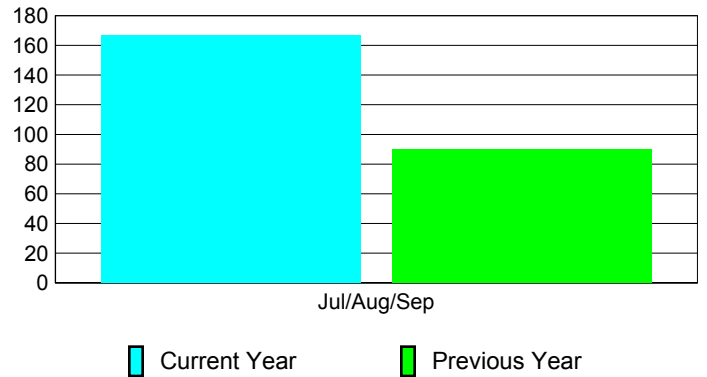

Comparison of Membership Gain/Loss

Current Year Compared to the Previous Year